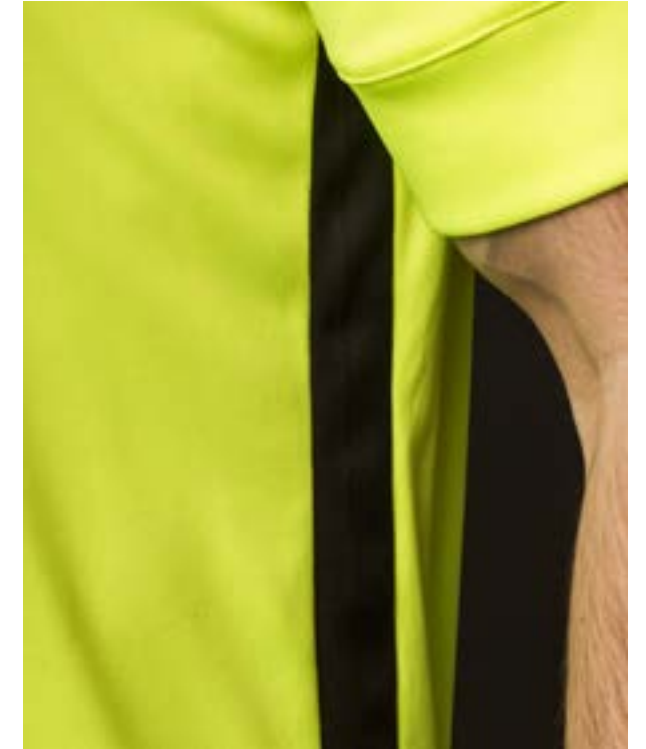

Contrast Vapeurvent Side Panel.