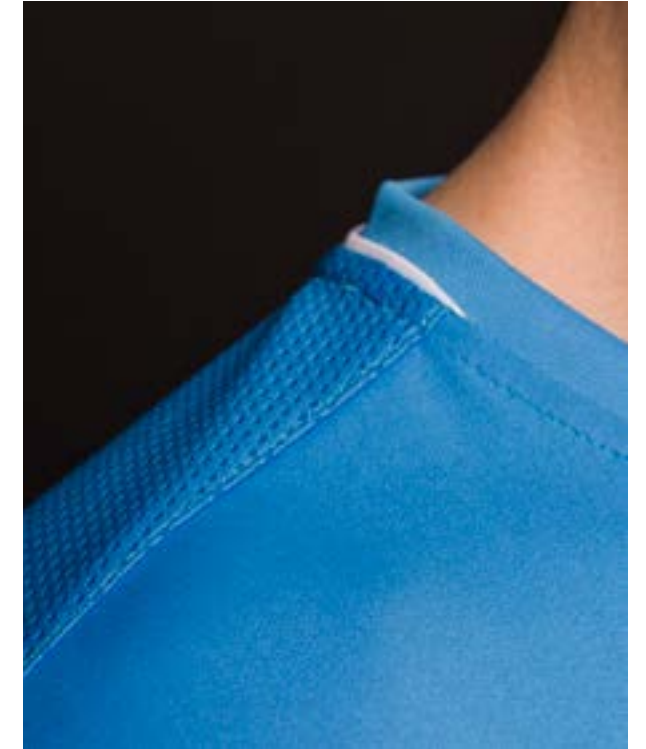

Contrast Neck Piping.