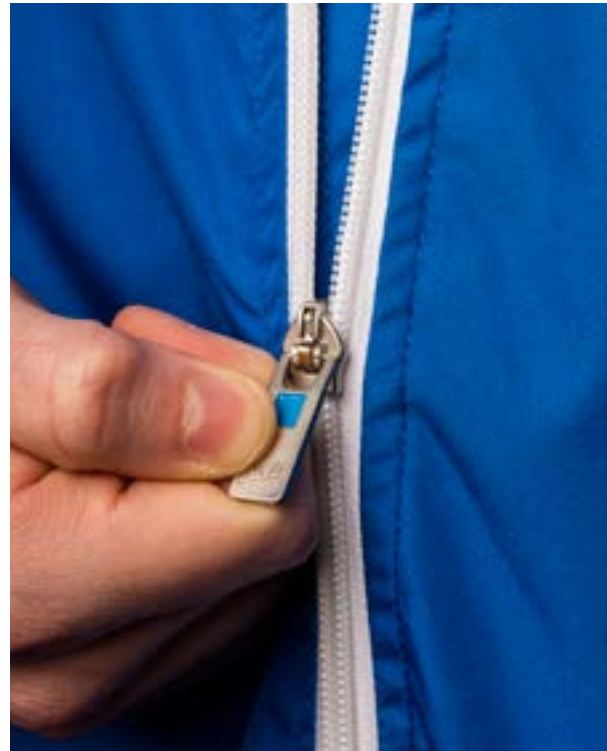

Avec Branded Zip.

ELITE WOVEN TRACK JACKET

Water resistant full zip jacket to keep you dry and comfortable.

- Lightweight with full mesh lining.
- Full zip with concealed zipped side pockets.
- Internal hemline draw cord.
- Cuffed sleeves.
- Stand up collar.
- Concealed back yoke vent provides ventilation.
- Fabric: 100% woven polyester.

Adults	XSB	S	M	L	XL	XXL	XXXL	£19.99
Juniors		SB	MB	LB	XLB			£16.50

Product Code: AV-4016EL